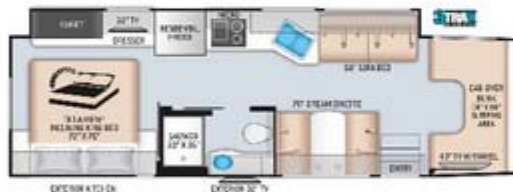

More Camping. More RVing. More Adventure.

2021 THOR OMNI SV34

Stk. # 1843640

MSRP \$226,381

\$1087*

PER MONTH

PAYMENT BASED ON
15% DOWN, 5.24% APR FOR 240 MOS

LENGTH: 35' 6"

MODEL FEATURES

INTERIOR - BLACK DIAMOND II
LEATHERETTE THEATER SEATS W/ FOOTRESTS

CABINETY - SANIBEL

SINGLE CHILD SAFETY TETHER

*Gander RV Sales prices not inclusive of tax, title, prep, freight, license and dealer doc fees. Freight and prep costs vary by state (Not applicable in AR, CA, FL, GA, LA, MS, OH, OK, OR, TX, TN, WA, or UT). See dealer for details.